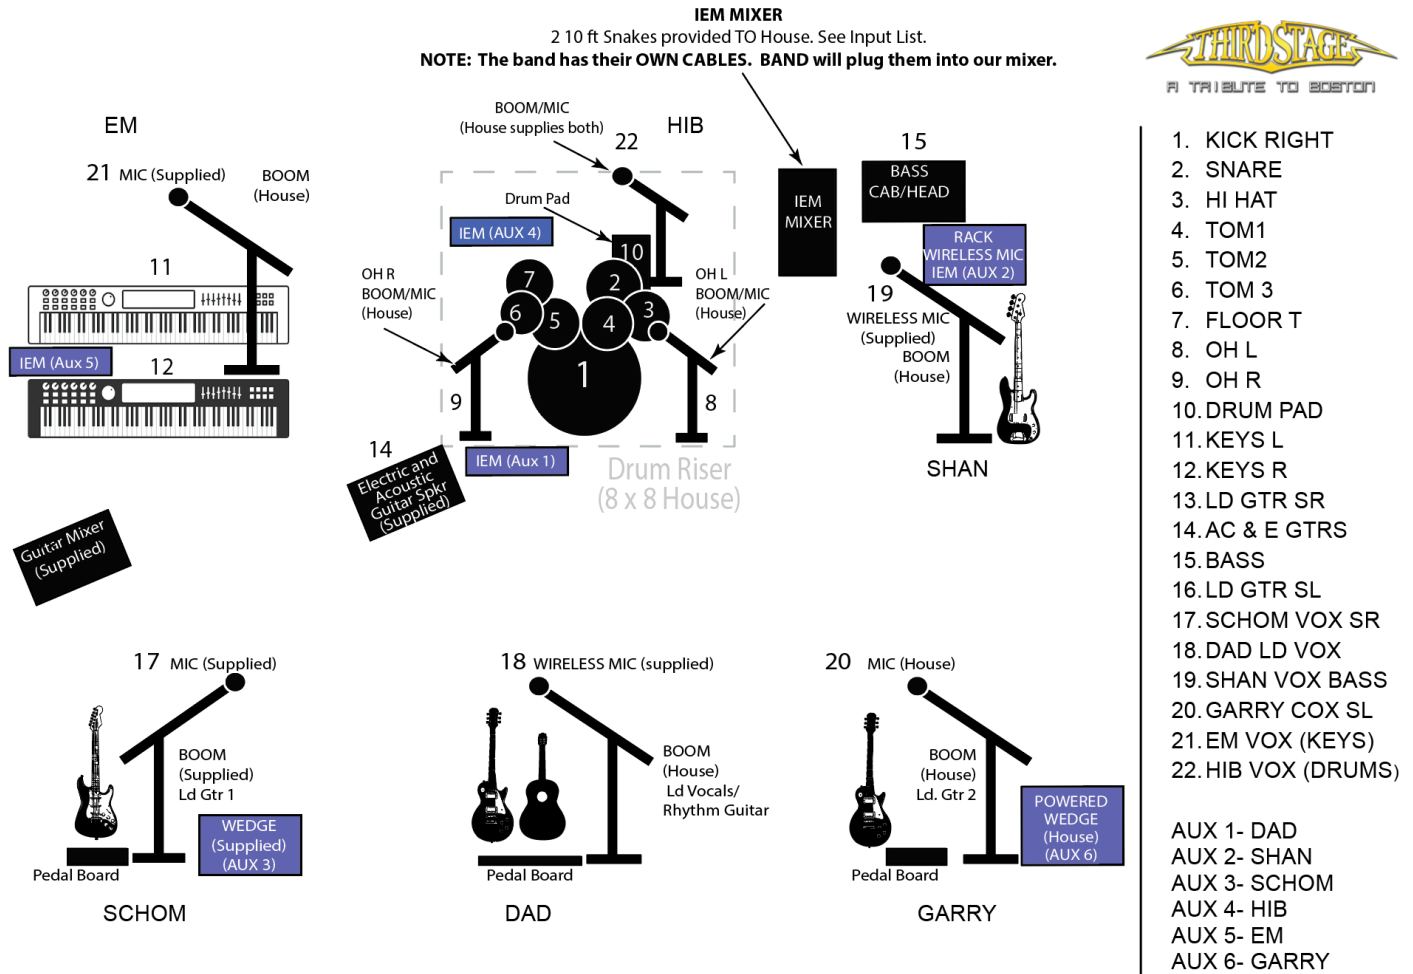

THIRD STAGE

Sound Person Text Contact Info: Please supply the band with Text/Phone information for the sound person. Send to booking@Thirdstageboston.com or text to 425-501-9084.

Monitor Information: It's preferable if the band can do their own in-ear monitor mix via ipad/iphone app.

IF BAND USES THEIR OWN MONITOR MIXER:

The Band has its own cables (for ALL mics, guitars, etc.). WE will connect those to our mixer. WE will give Sound person 2 10 foot splitter snakes with our 24 (16 + 8) outputs that they will run those to the house snake.

Sound Crew should only have to plug in Drum Mics to our existing cables and supply anything that says 'HOUSE SUPPLIES' on the table below. The rest of the connections are made by the band members.

IF BAND USES HOUSE MONITOR SYSTEM:

We prefer to mix ourselves with iPads/Tablets. To keep the band out of the sound person's way, (when the band cannot use their own IEM rig) please email the following information to the band prior to their arrival:

- Network name
- Network login
- IP Address
- Name of App that the sound crew is using
- Aux channels for each band member